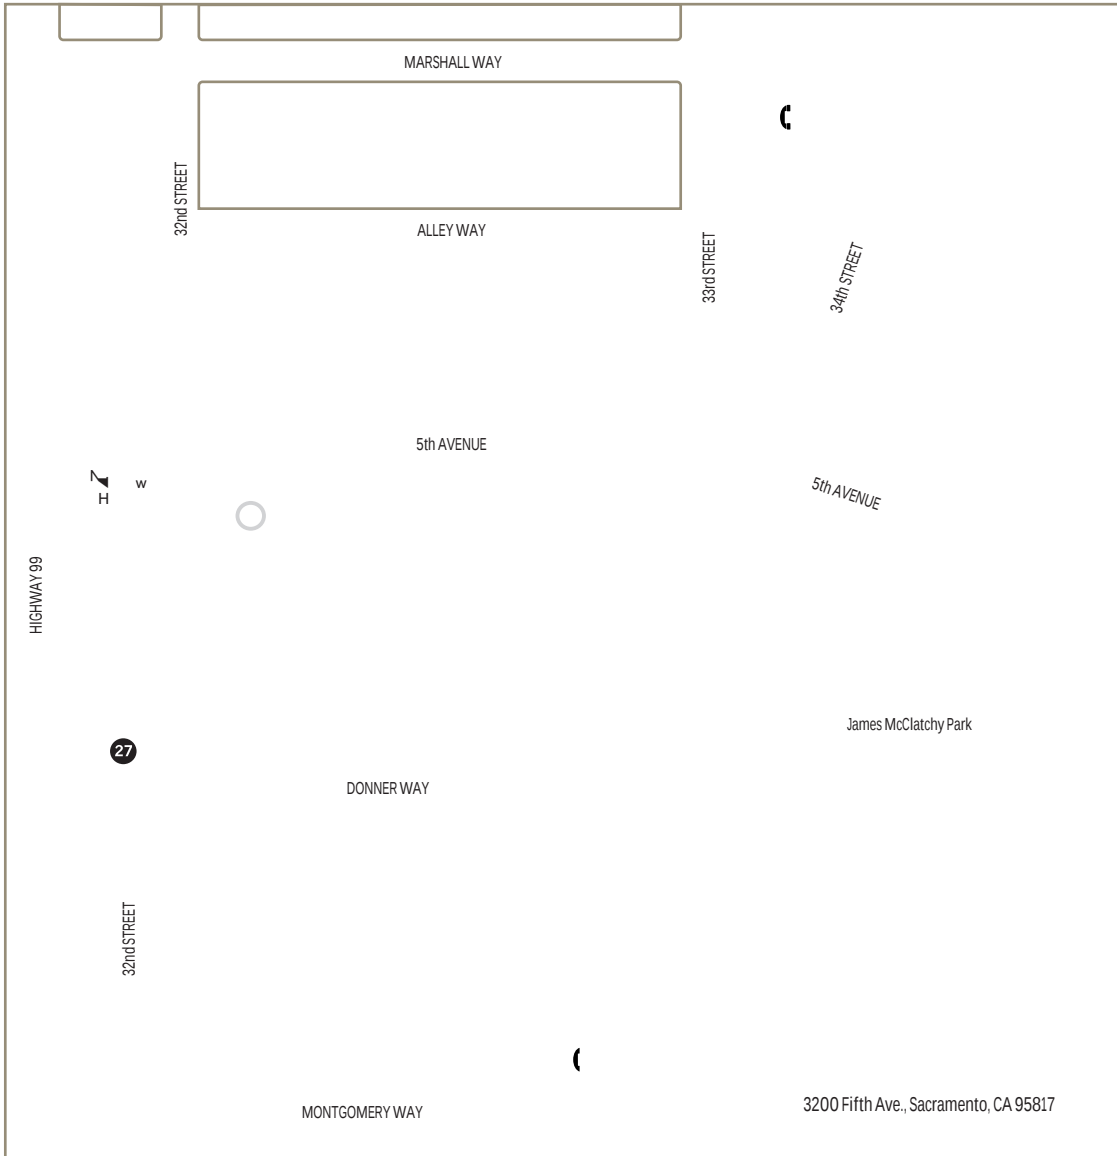

A

B

C

D

E

F

STUDENT HOUSING

PARKING

EMERGENCY PHONE

3200 Fifth Ave., Sacramento, CA 95817